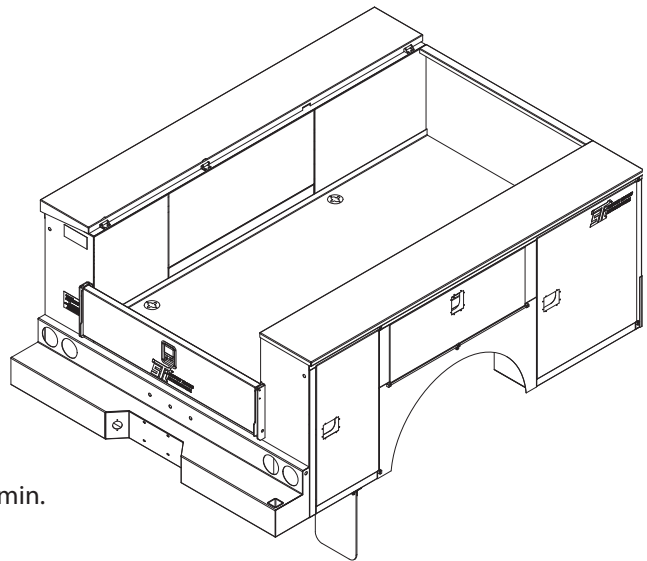

Standard Features

- Designed for Class 2 single rear wheel 56 CA chassis 9.5K GVW min.
- 46 Cubic feet of storage capacity
- Galvanized infinitely adjustable shelving - 125 lb capacity
- 6 shelf kit with dividers
- Gas Strut door holders on vertical doors and chain stops on horizontal doors
- Single point engagement, rotary style, slam action door handles made of stainless steel
- Handles are polished and are mounted with gaskets and are keyed alike
- (4) Flush mounted cargo tie downs - 3500 lb capacity
- Automotive bulb, steelbacked weather stripping between doors and cabinets
- All wiring is protected in automotive loom. Sealed crimp connections are used to guard against moisture exposure
- Slam action 12" tailgate
- Body is fully sanded, chemically washed and prepped prior to paint
- Bodies are powder coated with a 2 coat system of a zinc rich primer and white topcoat - exterior and interior
- Non white bodies recieve a 3 step Paint Process with PPG Delfleet Polyurethane topcoat - exterior and interior
- Body is fully undercoated
- LED Lights and reflectors are mounted per DOT specifications
- Mud Flaps

Options

- Flip top cabinets
- Rollout Drawers, additional shelves and dividers
- Interior Lighting
- Bedliner
- Vise mount
- Ladder & Pipe racks
- Deck Covers
- Reciever hitch is supplied with chassis only