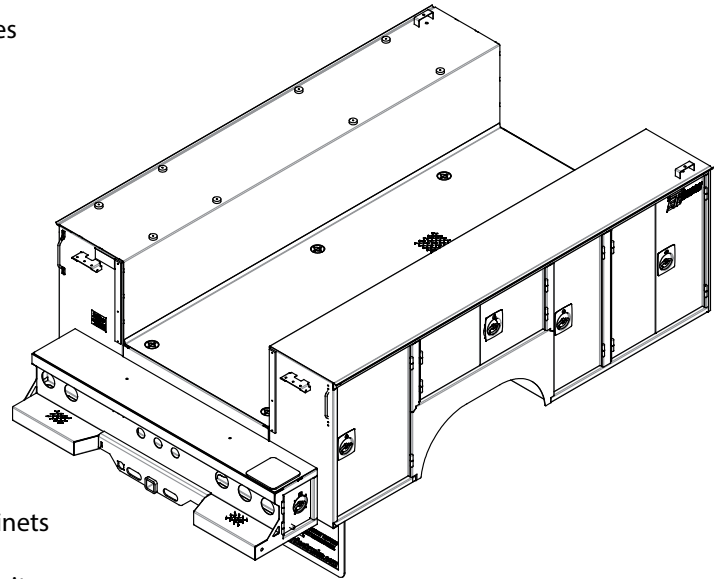

Standard Features

- 119 Cubic feet of storage capacity
- Stainless Steel wrap around chip guard full height on front of cabinets
- Full length rain gutter
- Galvanized infinitely adjustable shelving (7 shelf kit) 250 lb capacity
- 3 point locking door system features blind mounted door handles for security
- Polished stainless steel door handles feature compression latching
- (6) Flush mounted cargo tie downs
- Stainless Steel grab handles
- Stainless Steel spring loaded door checks
- Body mounted back-up alarm
- Automotive bulb, steelbacked weather stripping between doors and cabinets
- Plug and Play harnessing
- Body is fully sanded, chemically washed and prepped prior to paint
- 3 step Paint Process with PPG Delfleet Polyurethane topcoat - exterior and interior
- Body is fully undercoated
- LED Lights and reflectors are mounted per DOT specifications
- 2 1/2" Class V receiver hitch rated @ 1,800 lbs tongue weight and 18,000 lbs Gross Trailer Weight
- LED Interior/ Exterior Lighting
- Standard mounting points for air compressor and welder
- Mud Flaps

Options

- Rollout Drawers and Bolt bins
- Welders
- Cabinet Strip Lighting
- Bedliner
- Deck Covers
- Lube Kits
- Gas Compressors
- Fold Down Step/Hand Rail
- Oxy/Acetylene mounting brackets w/ vent
- High performance cabinet pressurization system with filtered air